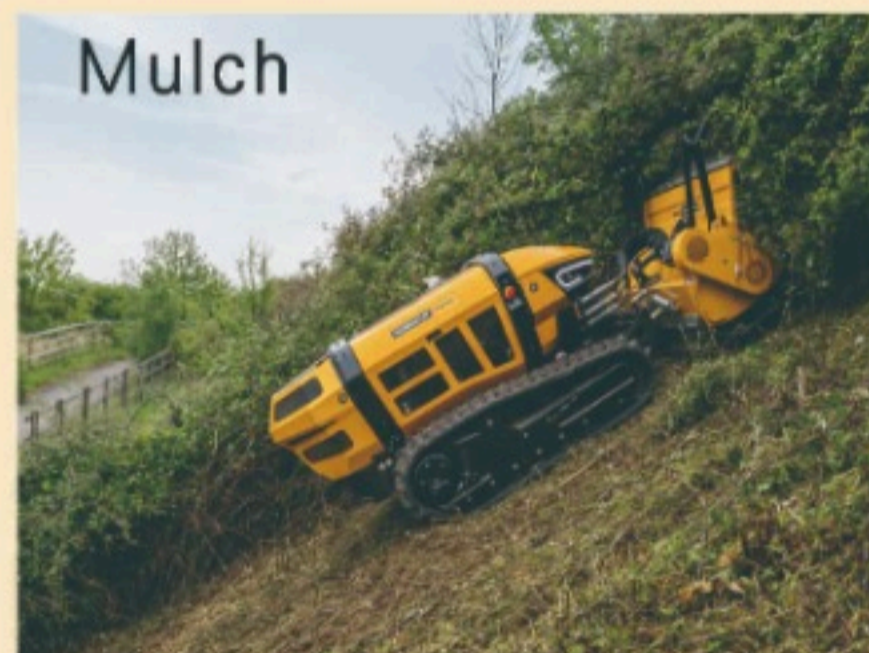

Remote Slope Mowing - Fast, Safe, Smart

Highway Operation

Backyard & Lawn Mowing

Golf Course

50 ▲ 50

50/50 WEIGHT DISTRIBUTION
Perfect 50/50 weight distribution for maximum stability and manoeuvrability in challenging terrain.*

Slope Mowing Services / Machine Rental / Sales

GPS Automatic Control

Full Electric Model

ROBOCUT Attachments

- * Snow Blower
- * Snow Blade
- * Brush
- * Mulch
- * Loader & Bucket
- * Chipper
- * Forklift
- * Trencher