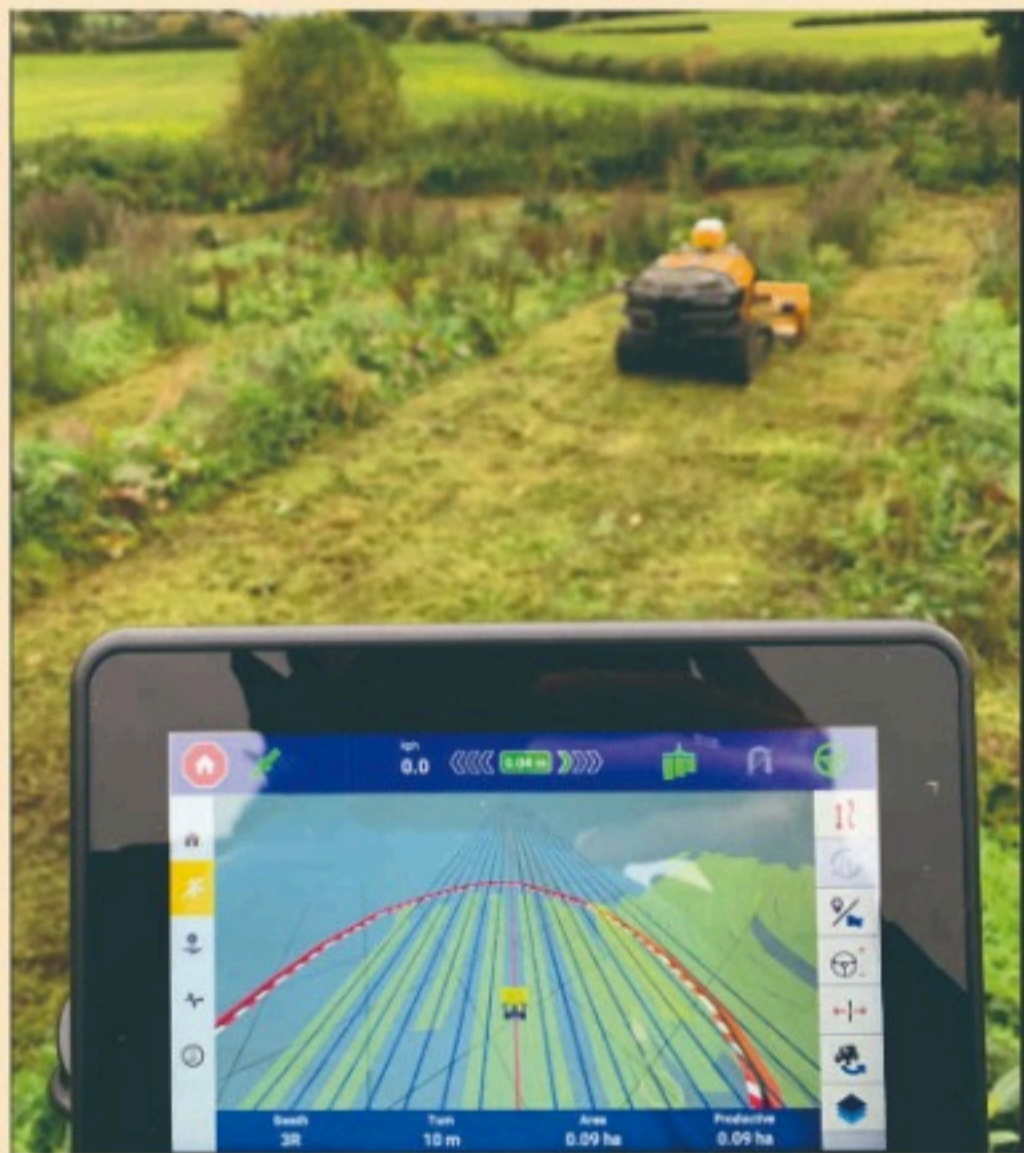

Remote Slope Mowing - Fast, Safe, Smart

Highway Operation

Backyard & Lawn Mowing

Golf Course

50 ▲ 50

50/50 WEIGHT DISTRIBUTION
Perfect 50/50 weight distribution for maximum stability and manoeuvrability in challenging terrain.*

Slope Mowing Services / Machine Rental / Sales

GPS Automatic Control

Full Electric Model

ROBOCUT Attachments

- * Snow Blower
- * Snow Blade
- * Brush
- * Mulch
- * Loader & Bucket
- * Chipper
- * Forklift
- * Trencher